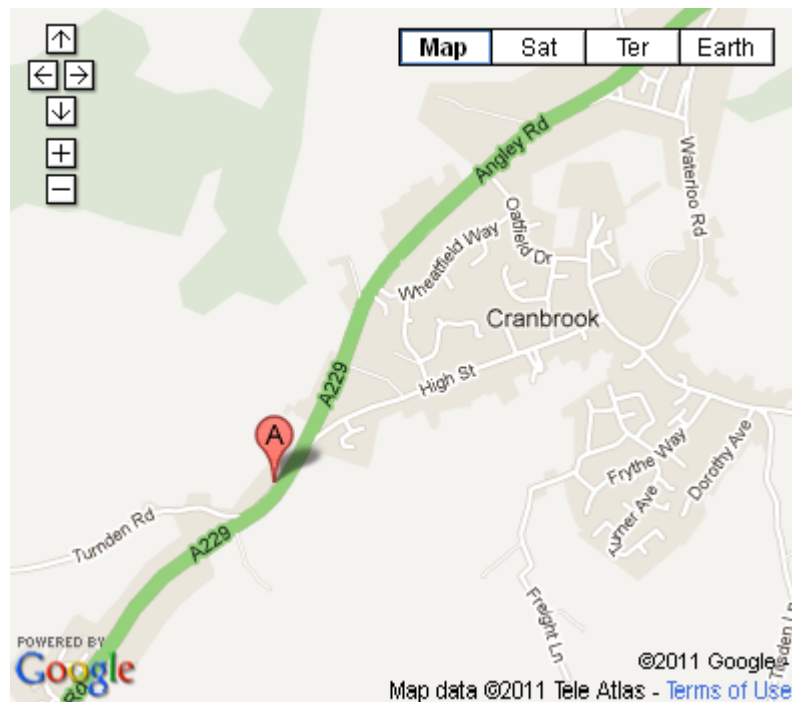

Directions

(Click on the map to go to Google maps for precise directions from your location)

From the North

From Maidstone via Staplehurst head South on the A229 to Cranbrook
Just after the War Memorial junction where the High Street joins the A229 turn
RIGHT into Orchard Way (a cul de sac).

From the South

From Hastings via Hawkhurst head North on the A229 to Cranbrook
Just before the War Memorial junction where the High Street joins the A229 turn
LEFT into Orchard Way (a cul de sac).

We are the third house from the end.